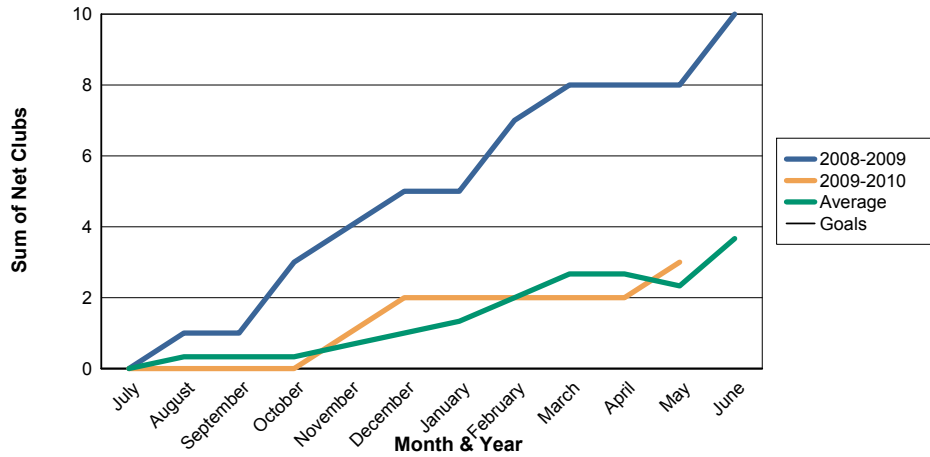

Sum of Net Clubs/ Month & Year

For District 20 K1