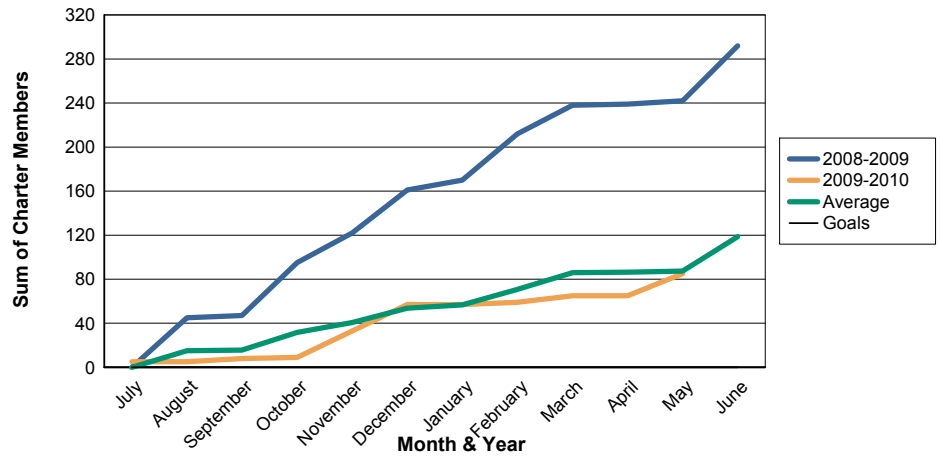

3 Year Comparisons for GMT Constitutional Area 1

By GMT District

As of May 2010

Sum of New Clubs/ Month & Year

For District 20 K1

Sum of Dropped Clubs/ Month & Year

For District 20 K1

Sum of Net Clubs/ Month & Year

For District 20 K1

Sum of Charter Members/ Month & Year

For District 20 K1

3 Year Comparisons for GMT Constitutional Area 1

By GMT District

As of May 2010

Sum of New Members/ Month & Year

For District 20 K1