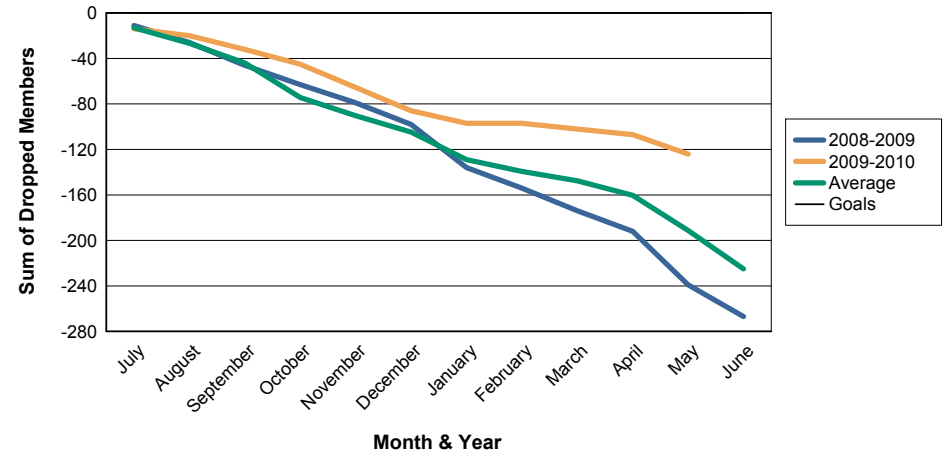

For District 20 K1

Sum of Charter Members/ Month & Year

For District 20 K1

3 Year Comparisons for GMT Constitutional Area 1

By GMT District

As of May 2010

Sum of New Members/ Month & Year

For District 20 K1

Sum of Dropped Members/ Month & Year

For District 20 K1

Sum of Net Members/ Month & Year

For District 20 K1