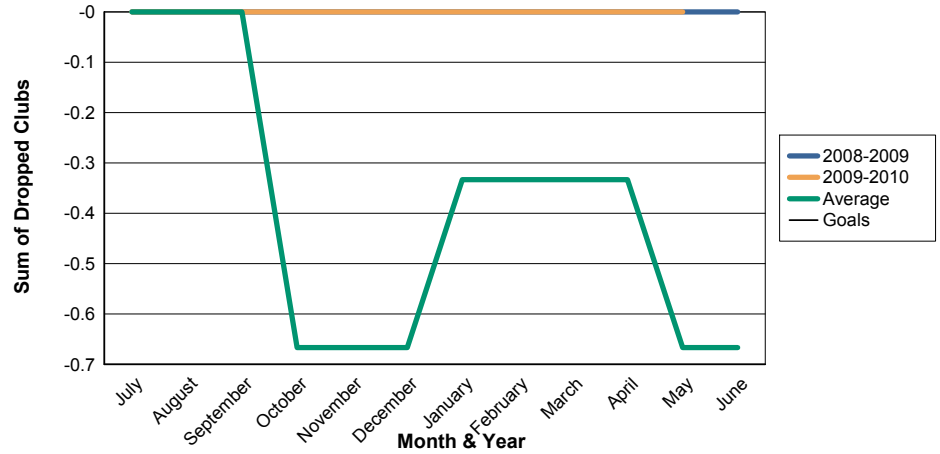

3 Year Comparisons for GMT Constitutional Area 1

By GMT District

As of May 2010

Sum of New Clubs/ Month & Year

For District 20 K1

Sum of Dropped Clubs/ Month & Year

For District 20 K1

Sum of Net Clubs/ Month & Year