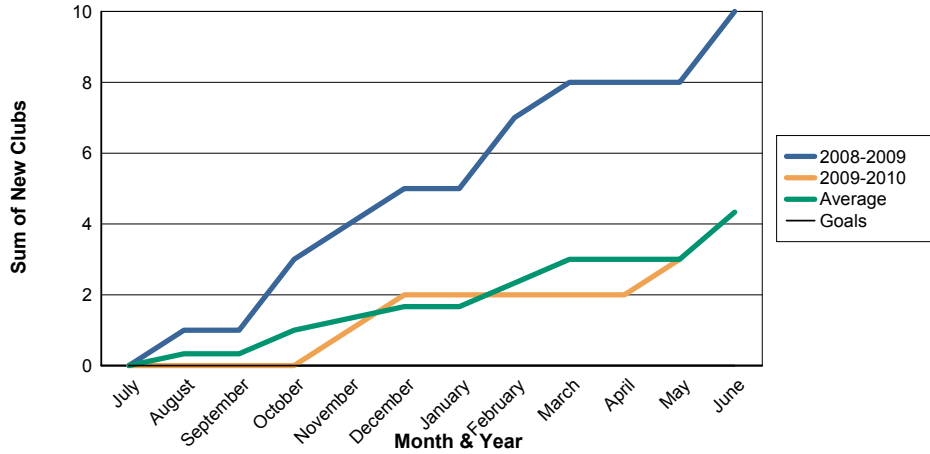

3 Year Comparisons for GMT Constitutional Area 1

By GMT District

As of May 2010

Sum of New Clubs/ Month & Year

For District 20 K1

Sum of Dropped Clubs/ Month & Year

For District 20 K1

Sum of Net Clubs/ Month & Year