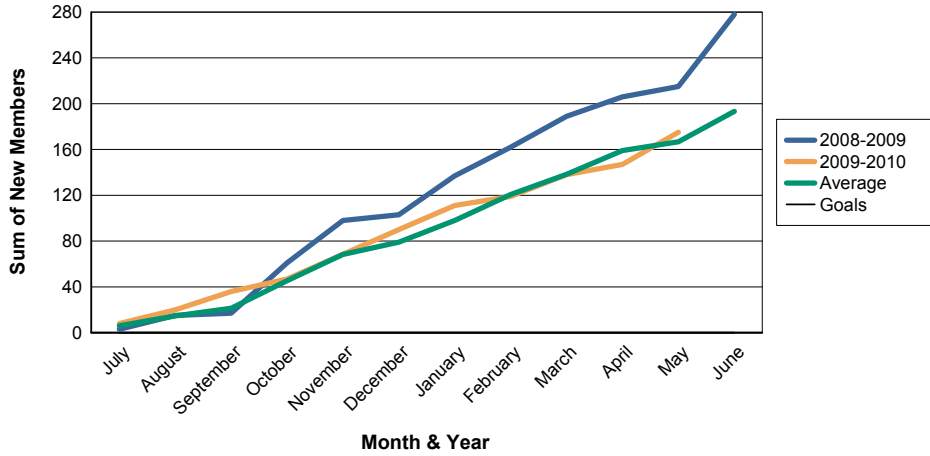

3 Year Comparisons for GMT Constitutional Area 1

By GMT District

As of May 2010

Sum of New Clubs/ Month & Year

For District 20 K1

Sum of Dropped Clubs/ Month & Year

For District 20 K1

Sum of Net Clubs/ Month & Year

For District 20 K1

Sum of Charter Members/ Month & Year

For District 20 K1

3 Year Comparisons for GMT Constitutional Area 1

By GMT District

As of May 2010

Sum of New Members/ Month & Year

For District 20 K1

Sum of Dropped Members/ Month & Year

For District 20 K1

Sum of Net Members/ Month & Year

For District 20 K1